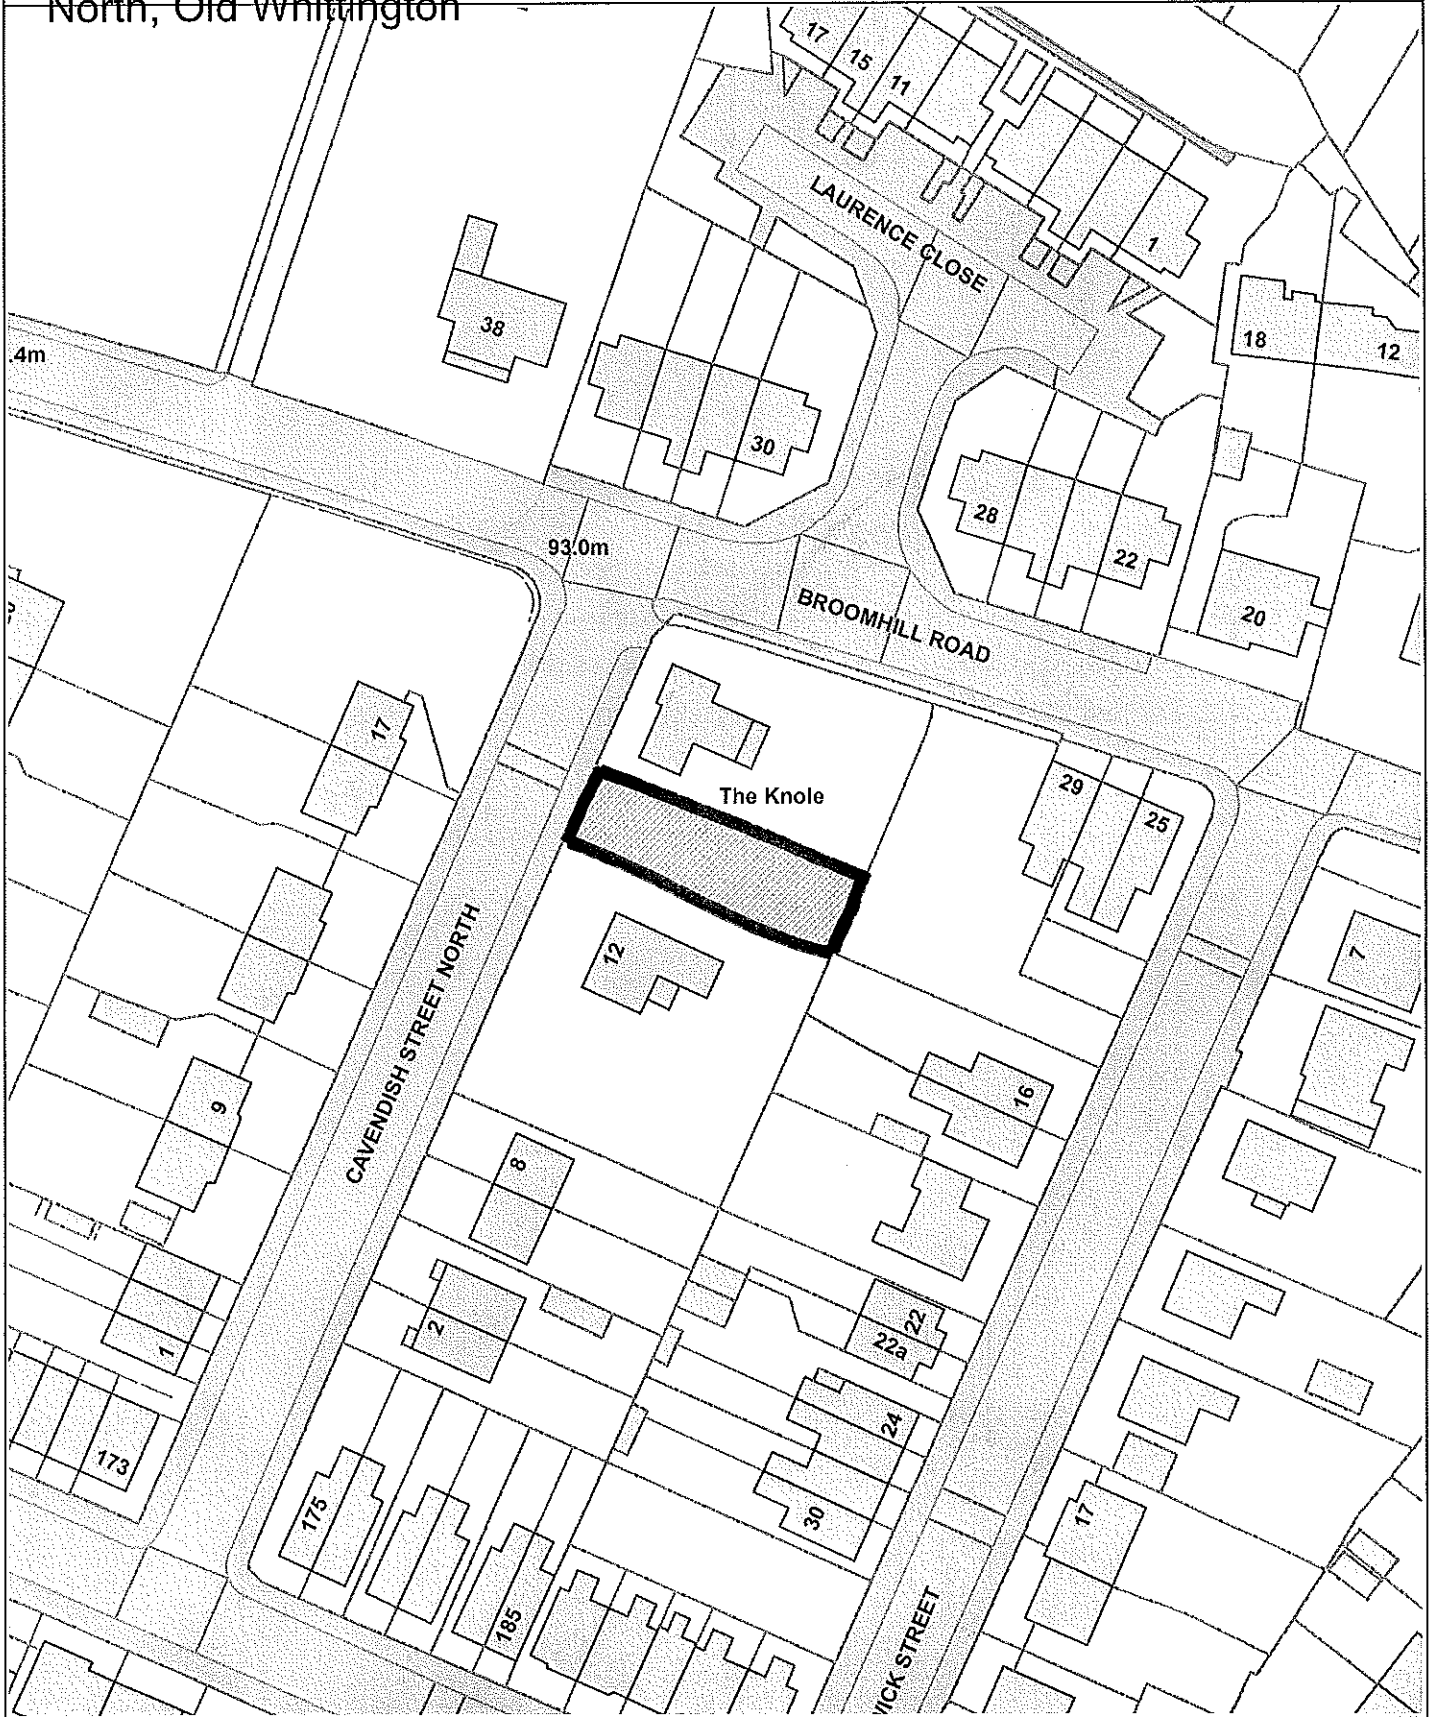

Planning Committee - CHE/19/00096/REM1 - Land adj 12 Cavendish St North, Old Whittington

Reproduced from the Ordnance Survey map with the permission of the Controller of Her Majesty's Stationery Office © Crown Copyright 2012.
Unauthorised reproduction infringes Crown Copyright and may lead to prosecution or civil proceedings.
Chesterfield Borough Council Licence No. 100018505 (2017)

Scale 1:788